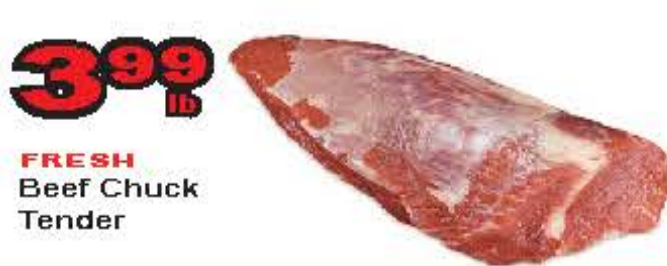

Black Colossal Olives **2.99 lb**

Bulgarian Feta Cheese **2.99 lb**

Buffalo Chicken Breast **3.99 lb**

Diced Raw Cashews **4.48 lb**

Trail Choco Mix **2.49 lb**

**Our Fresh Beef, Lamb, & Goat Meats are all:**

- 100% Grass-Fed, Antibiotic & Hormone Free
  - Hand-Selected, Hand-Slaughtered & Hand Butchered the Old Fashioned Way
- Toda La Carne Que Tenemos Es Fresca! Cabeza De Res Con Lengua Disponible!

**3.49 lb**  
FRESH Ground Lamb

**5.49 lb**  
FRESH Baby Lamb Chops

**4.99 lb**  
FRESH Beef Sirloin

**1.88 lb**  
FRESH Beef Ribs

**3.99 lb**  
FRESH Beef Chuck Tender

**2.99 lb**  
FRESH Marinated Chicken Wings

Puff Pastry Dough  
Zerguit 496gm